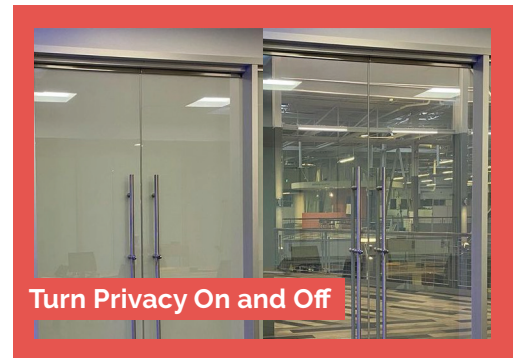

# ELECTRA TINT SWITCHABLE FILMS

**Dim it, Project on it, Stick it, Hang it, Use it as a whiteboard or high tech window treatment and MORE!** ElectraTint switchable electric films are designed to variably adjust light between a transparent and opaque state with AC power. Our technology allows for instant privacy of windows on demand with the flick of a switch.

## Specifications

- Applies to any new or existing smooth glass surface.
- With a click of a button the frosted (opaque) film will turn to a clear window.
- 2 Installation types: Self-Adhesive or Non-Adhesive
- Can be hard wired and custom manufactured to your project's specifications.
- Tint available in white or smoke color.
- Blocks 99% of UV rays and solar heat
- Can be dimmed
- Can be used as a white board
- Can be projected on
- Can be operated by an app on a phone or iPad

## Places it can be used:

- Corporate Conference rooms
- Health facilities
- Private homes (bathroom windows, family room sliding doors etc...)
- Car Dealerships
- Food Retail
- Financial Institutions

Turn Privacy On and Off